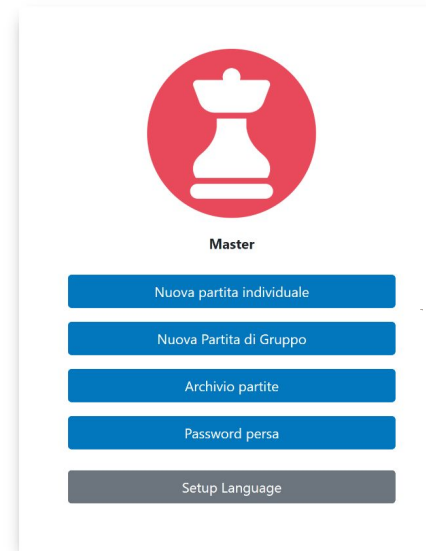

Registration. Choose your role

ACCEDI

REGISTRATI

My Life
in EUROPE

← THE GAME

Register now!
Choose your role.

 **Master**

 **Player**

Choose "Master"

Registration. Choose your username and password

Choose this option if you want to receive a reminder by email

Choose your username

Type your email

Choose your password

Then click on the yellow button

Login. First step

? ? ACCEDI REGISTRATI

My Life
in EUROPE
THE GAME

NOME UTENTE O INDIRIZZO EMAIL

PASSWORD

RICORDAMI

LOGIN

[Lost password?](#)

OR

REGISTER NOW

Insert your username
(or your email) and
your password and
click on the yellow
button

Menu. Choose your activity

You can:

- Start a new individual game
- Start a new group game
- Go to your game archive
- Go to "Lost password" section
- Set up your language